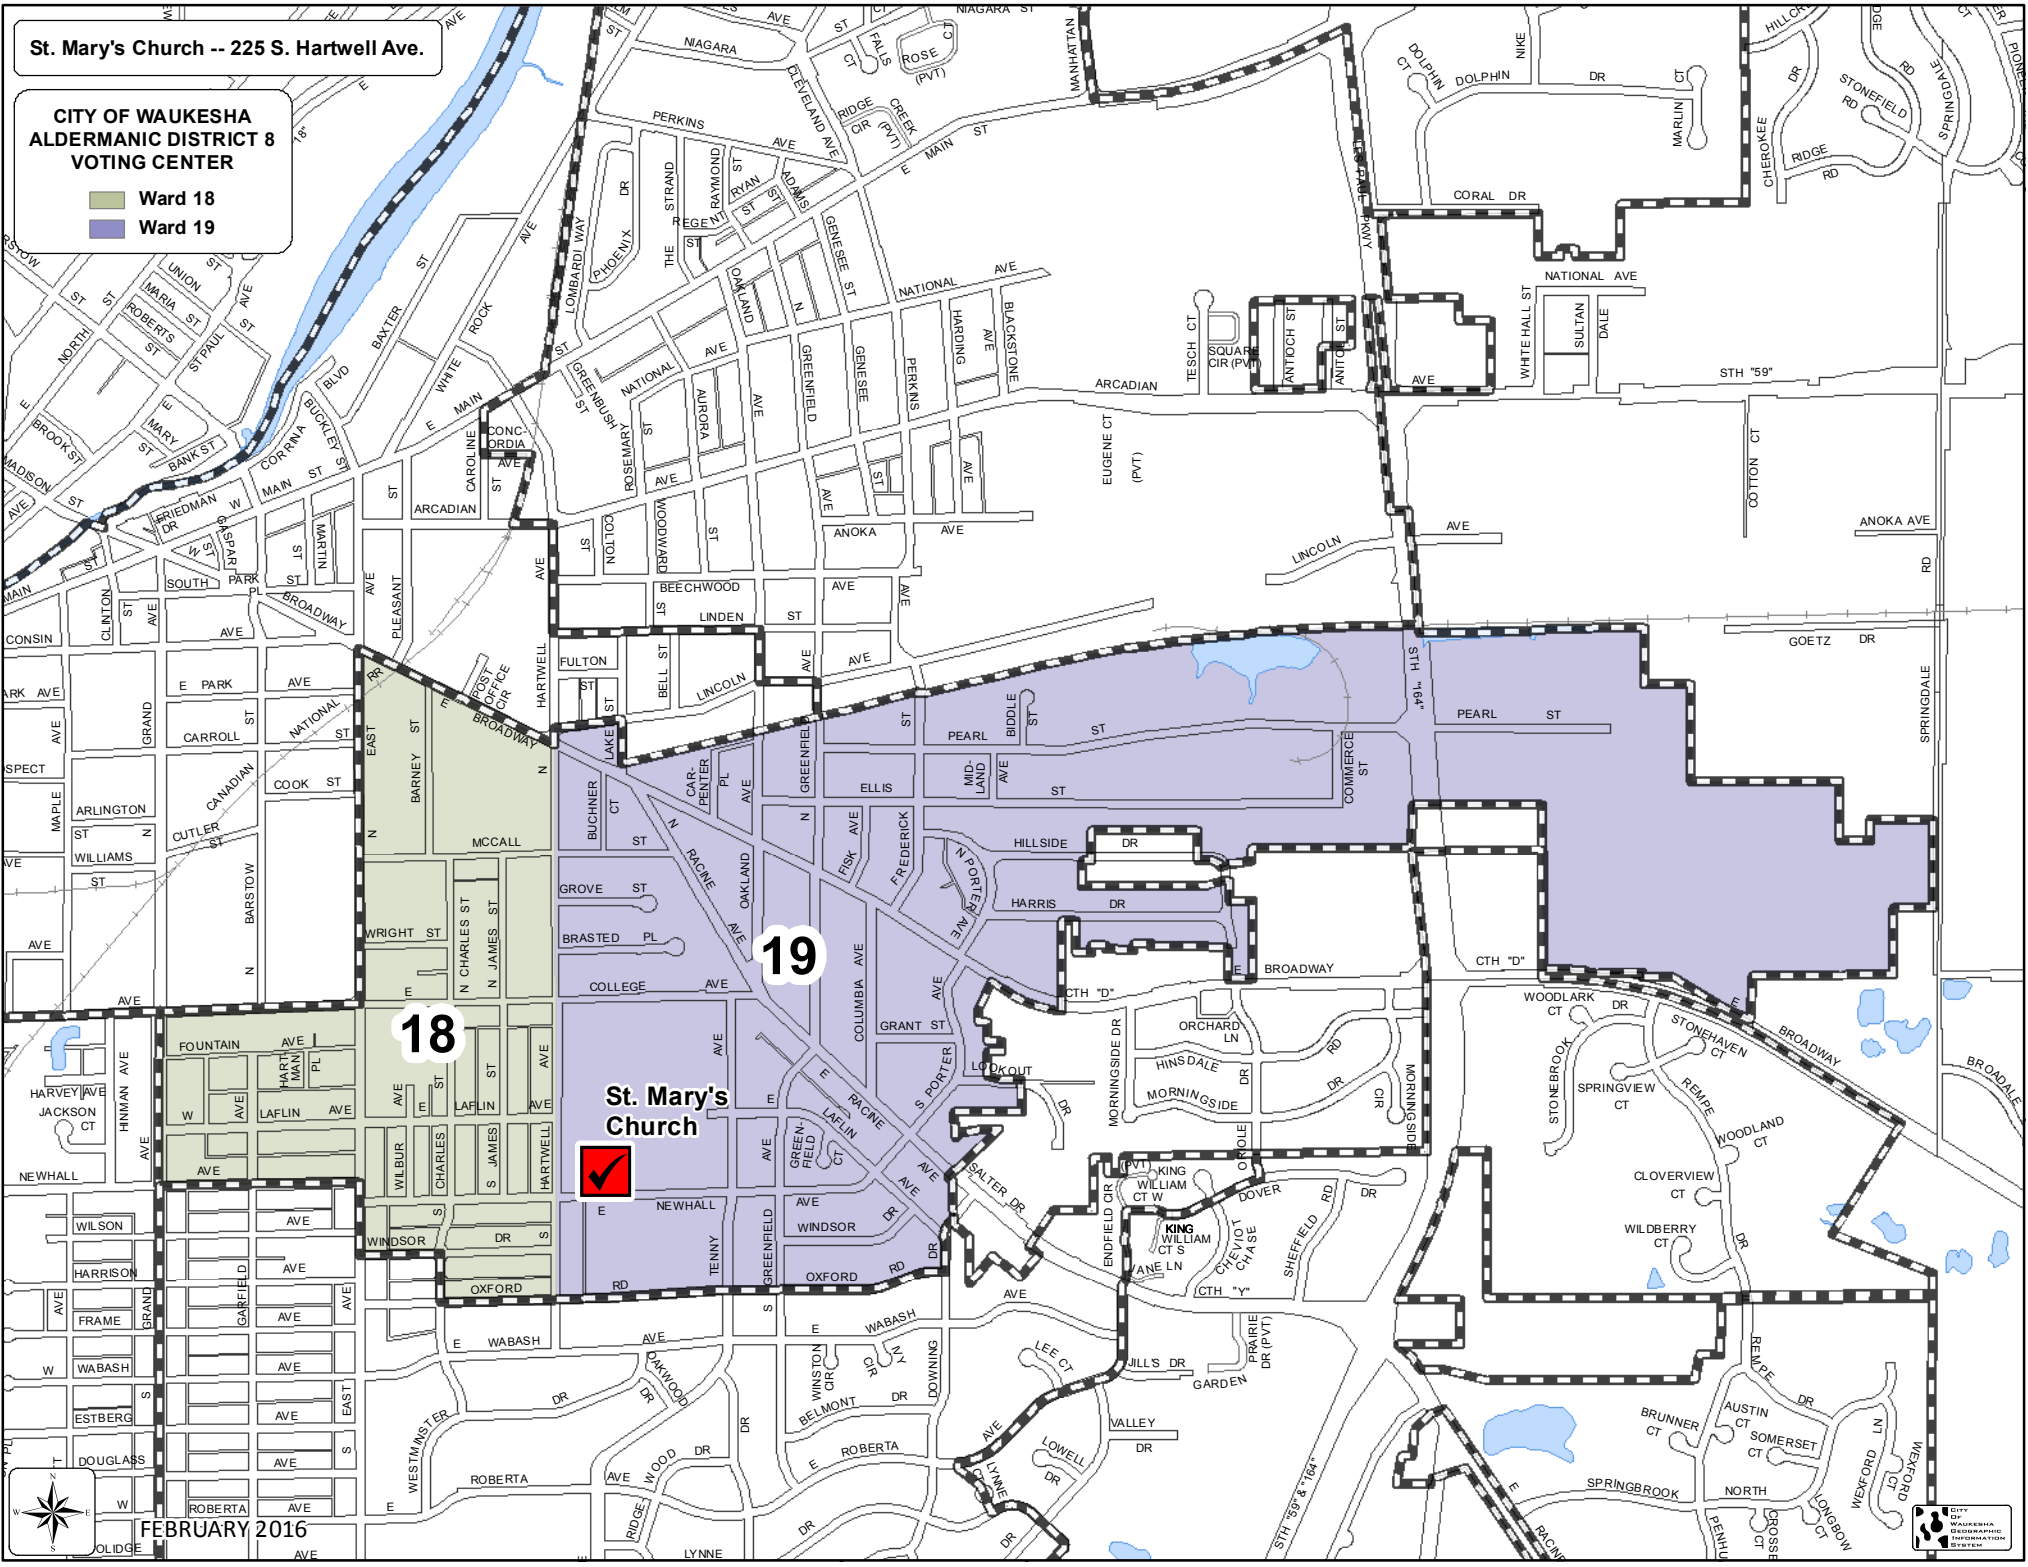

St. Mary's Church -- 225 S. Hartwell Ave.

**CITY OF WAUKESHA
ALDERMANIC DISTRICT 8
VOTING CENTER**

- Ward 18
- Ward 19

18

19

St. Mary's Church

FEBRUARY 2016